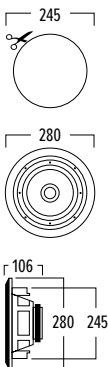

black grill (option)

①

②

③

### DIMENSIONS

### TECHNICAL SPECIFICATIONS

range	<60m <sup>2</sup>
system	2-way coaxial
woofer	8" aluminium cone rubber edge
tweeter	0,75" neodymium alu dome directional
amp power	15 - 100W (recommended)
sensitivity	87dB
impedance	8Ω
frequency range	50Hz - 20kHz
dim. cut-out (Ø)	245mm
dimensions (Ø x d)	280 x 106mm
weight / piece	1,95kg
composition	ABS / aluminium grill
colour	white
features	paintable grill splash-proof
options	acoustic kit (KITR05) black grill (GRILLHPR0820B)

*With its 8-inch diameter, the HPRO820 is hearing and feeling at the same time.*