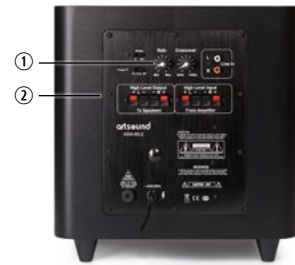

ASA80.2

Even a subwoofer can be discreet. With the ASA80.2, ArtSound has packed an active subwoofer into a very compact cube design. The rounded corners even give it a sympathetic look, but make no mistake, it houses 200 W and fills up any room effortlessly. Mind-boggling vibrations are guaranteed.

The ASA80.2, here in a large living room, knows no bounds. 75 m² is no problem at all.

TECHNICAL SPECIFICATIONS

range	<75 m ²
system	active subwoofer
woofer	8" polymica cone
bass reflex	-
magnetic shielded	no
amp power	80W / 200W
sensibility	-
impedance	4Ω
frequency range	40Hz - 150Hz
dimensions (h x w x d)	325 x 310 x 350mm
weight / piece	10kg
composition	MDF
colour	black
features	separate volume control phase control high-level inputs

- ① Adjust the subwoofer perfectly to the space it is in.
- ② It can also drive smaller satellite speakers.